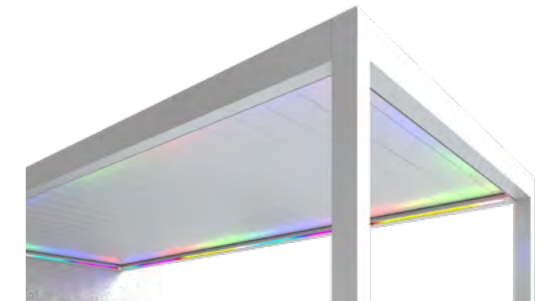

The hidden section of the drainage system is ingeniously integrated. Water evacuates from the pillar.

COLOR OPTIONS

The dual color option allows panels and other structural components to be painted in different colors. We coat profiles with electrostatic powder paint using advanced Nanotechnology.

LIGHTING OPTIONS

Carport exclusively features Perimeter Lighting, with integrated LED strips in the gutter profile, making it an optimal choice for day and night use.

SIDE COVER OPTIONS

Glass systems, stores, side walls such as Aluwall and sun breakers can be applied.