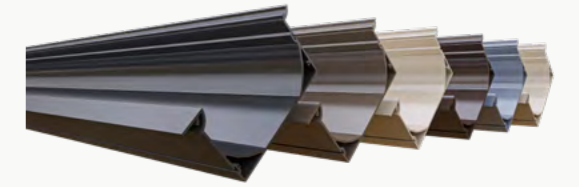

Rain or Shine, WE'VE GOT YOU COVERED.

Carport's roof consists of rubberised slats that provide both an airtight and waterproof ceiling. The horizontal beams feature built-in gutters and the corner posts have drainage systems to

The hidden section of the drainage system is ingeniously integrated. Water evacuates from the pillar.

COLOR OPTIONS

The dual color option allows panels and other structural components to be painted in different colors. We coat profiles with electrostatic powder paint using advanced Nanotechnology.