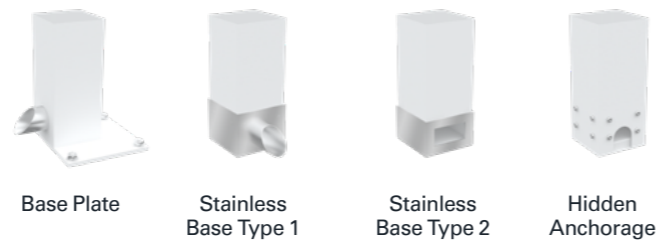

Rain or Shine, WE'VE GOT YOU COVERED.

Carport's roof consists of rubberised slats that provide both an airtight and waterproof ceiling. The horizontal beams feature built-in gutters and the corner posts have drainage systems to

COMMON TECHNICAL FEATURES

INSTALLATION TYPES

Skyroof Prestige can be wall-mounted if needed or independently designed to stand on its own posts.

ANCHORAGE & WATER OUTLETS

Freestanding products use base plates, while wall-mounted options utilize stainless steel base connections. Hidden anchorage is also available upon request. Models without a water outlet are also available for all options.

The hidden section of the drainage system is ingeniously integrated. Water evacuates from the pillar.

COLOR OPTIONS

The dual color option allows panels and other structural components to be painted in different colors. We coat profiles with electrostatic powder paint using advanced Nanotechnology.