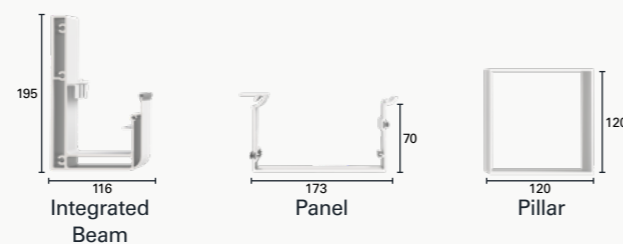

MAKSIMUM DIMENSIONS

Projection	588 cm
Width	325 cm
Snow Load (max)	280 kg/m ²

OPTIONS

Lighting	Perimeter Lighting
Panels	Insulated
Colour	Dual Colour

PROFILES & SNOW LOAD CAPACITY

Thanks to its strong structure, profile dimensions and unique panel design, Carport Compact can handle a snow load of 280 kg/m² and withstand winds up to 117 km/h.