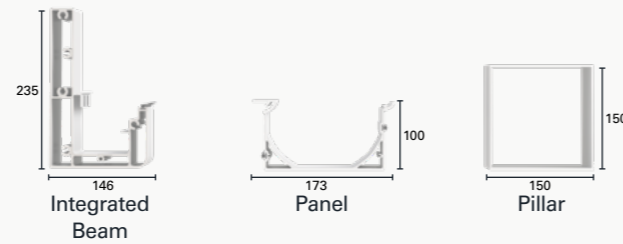

**WE'VE GOT
YOU COVERED.**

TECHNICAL FEATURES

CARPORT PLUS

MAKSIMUM DIMENSIONS

Projection	588 cm
Width	325 cm
Snow Load (max)	360 kg/m ²

OPTIONS

Lighting	Perimeter Lighting
Panels	Insulated
Colour	Dual Colour

PROFILES & SNOW LOAD CAPACITY

Thanks to its strong structure, profile dimensions and unique panel design, Carport Plus can handle a snow load of 360 kg/m² and withstand winds up to 117 km/h.

CARPORT COMPACT