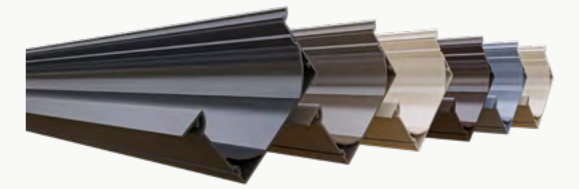

Rain or Shine, WE'VE GOT YOU COVERED.

Carport's roof consists of rubberised slats that provide both an airtight and waterproof ceiling. The horizontal beams feature built-in gutters and the corner posts have drainage systems to

Base Plate

Stainless Base Type 1

Stainless Base Type 2

Hidden Anchorage

MULTI-SEALING SYSTEM

Sealed with high quality gasket plugs, providing a completely airtight space which can be used in all weather conditions.

INTEGRATED DRAINAGE SYSTEM

The hidden section of the drainage system is ingeniously integrated. Water evacuates from the pillar.

COLOR OPTIONS

The dual color option allows panels and other structural components to be painted in different colors. We coat profiles with electrostatic powder paint using advanced Nanotechnology.