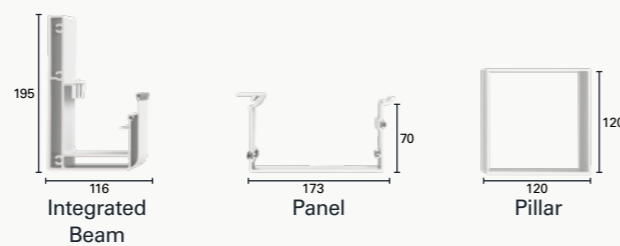

Thanks to its strong structure, profile dimensions and unique panel design, Carport Plus can handle a snow load of 360 kg/m² and withstand winds up to 117 km/h.

CARPORT COMPACT

MAXIMUM DIMENSIONS

Projection	580,2 cm
Width	325 cm
Snow Load (max)	280 kg/m ²

OPTIONS

Lighting	Perimeter Lighting
Colour	Dual Colour

PROFILES & SNOW LOAD CAPACITY

Thanks to its strong structure, profile dimensions and unique panel design, Carport Compact can handle a snow load of 280 kg/m² and withstand winds up to 117 km/h.