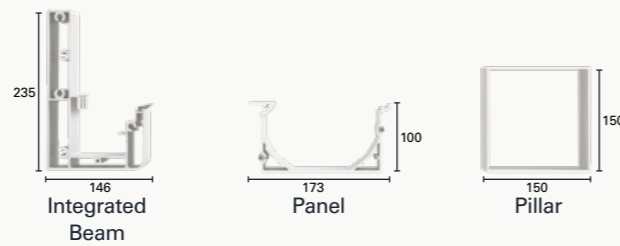

**WE'VE GOT
YOU COVERED.**

TECHNICAL SPECIFICATIONS

CARPORT PLUS

MAXIMUM DIMENSIONS

Projection	587,8 cm
Width	325 cm
Snow Load (max)	360 kg/m ²

OPTIONS

Lighting	Perimeter Lighting
Colour	Dual Colour

PROFILES & SNOW LOAD CAPACITY

Thanks to its strong structure, profile dimensions and unique panel design, Carport Plus can handle a snow load of 360 kg/m² and withstand winds up to 117 km/h.

CARPORT COMPACT

MAXIMUM DIMENSIONS

Projection	580,2 cm
Width	325 cm
Snow Load (max)	280 kg/m ²