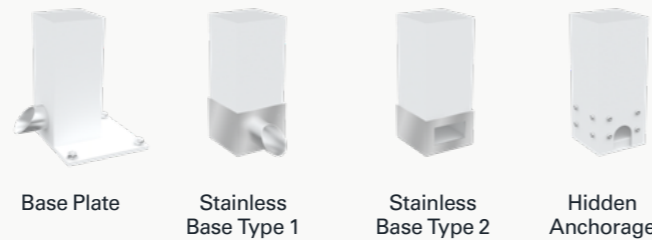

Rain or Shine, WE'VE GOT YOU COVERED.

Carport's roof consists of rubberised slats that provide both an airtight and waterproof ceiling. The horizontal beams feature built-in gutters and the corner posts have drainage systems to

OPTIONS

Lighting	Perimeter Lighting
Colour	Dual Colour

PROFILES & SNOW LOAD CAPACITY

Thanks to its strong structure, profile dimensions and unique panel design, Carport Compact can handle a snow load of 280 kg/m² and withstand winds up to 117 km/h.

INSTALLATION TYPES

Carport can be wall-mounted if needed or independently designed to stand on its own posts.

Wall Mounted

Free Standing

MODULARITY

Its modular structure allows for the closure of infinite square meters of space.

Two Modules

Four Modules

ANCHORAGE & WATER OUTLETS

Freestanding products use base plates, while wall-mounted options utilize stainless steel base connections. Hidden anchorage is also available upon request. Models without a water outlet are also available for all options.