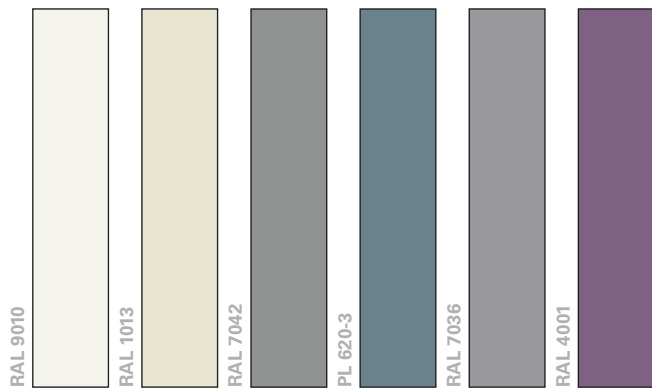

ALUMINIUM COLORS

MATT (%30 GLOSSY)

METALLIC

METALLIC TEXTURED

SEMI GLOSSY (%70 GLOSSY)

STANDARD FABRIC PROFILES SEMI GLOSSY (%70 GLOSSY)

TEXTURED

EXCLUSIVE FABRIC PROFILES SEMI GLOSSY (%70 GLOSSY)