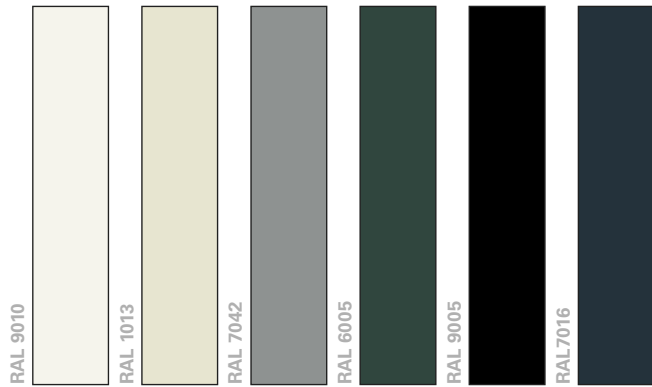

ALUMINIUM COLORS

MATT (%30 GLOSSY)

METALLIC

METALLIC TEXTURED

SEMI GLOSSY (%70 GLOSSY)

STANDARD FABRIC PROFILES SEMI GLOSSY (%70 GLOSSY)

TEXTURED

EXCLUSIVE FABRIC PROFILES SEMI GLOSSY (%70 GLOSSY)